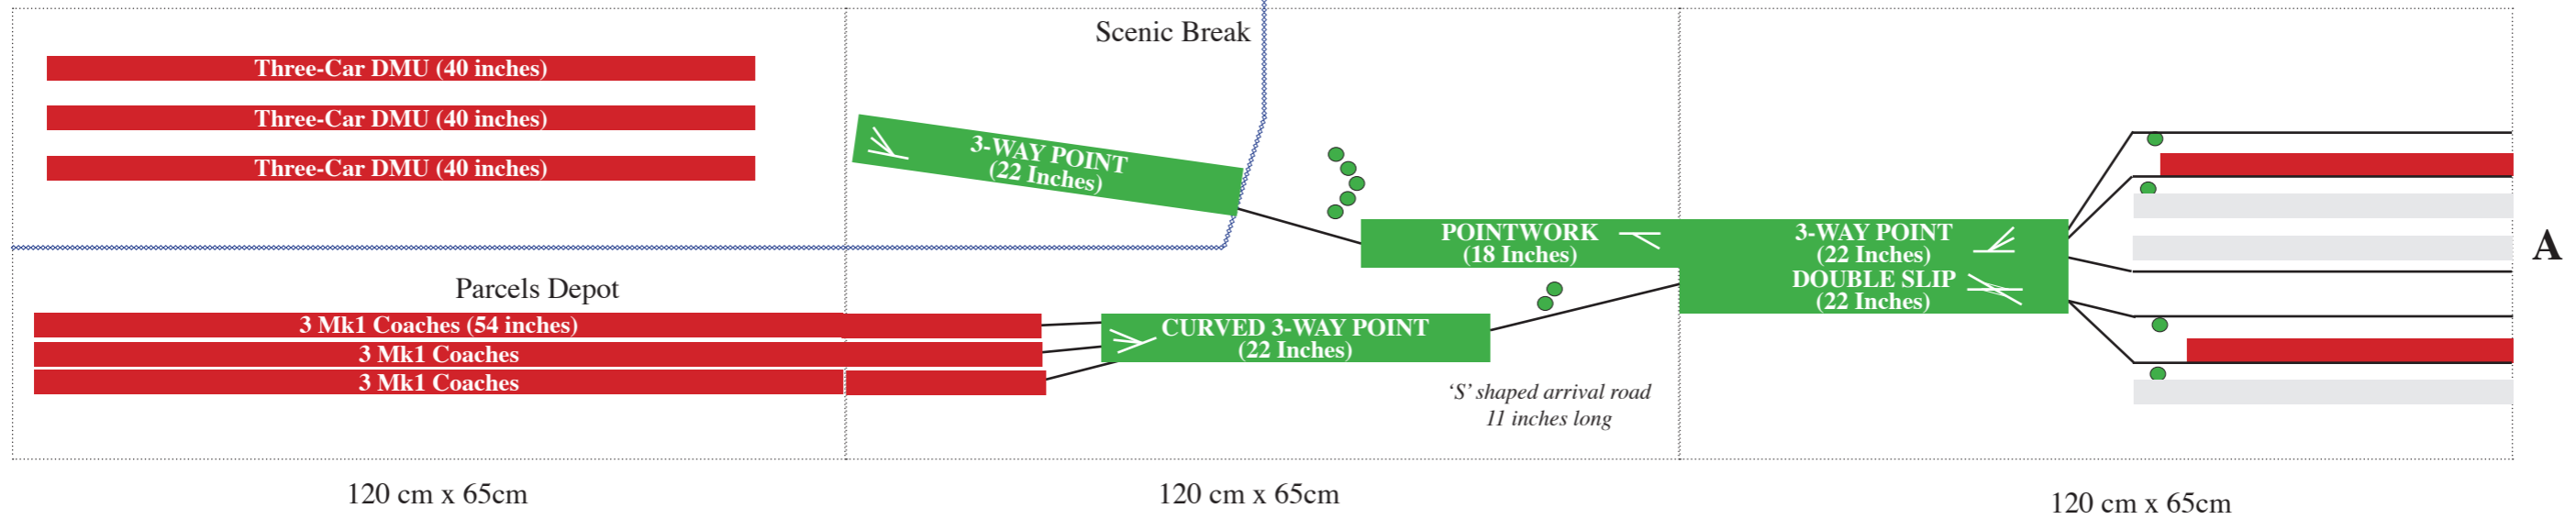

Boards are 120cm x 65cm

18 inches = 46cm in reality = 46mm on this plan

Scale : 1mm = 1cm

A

B

B