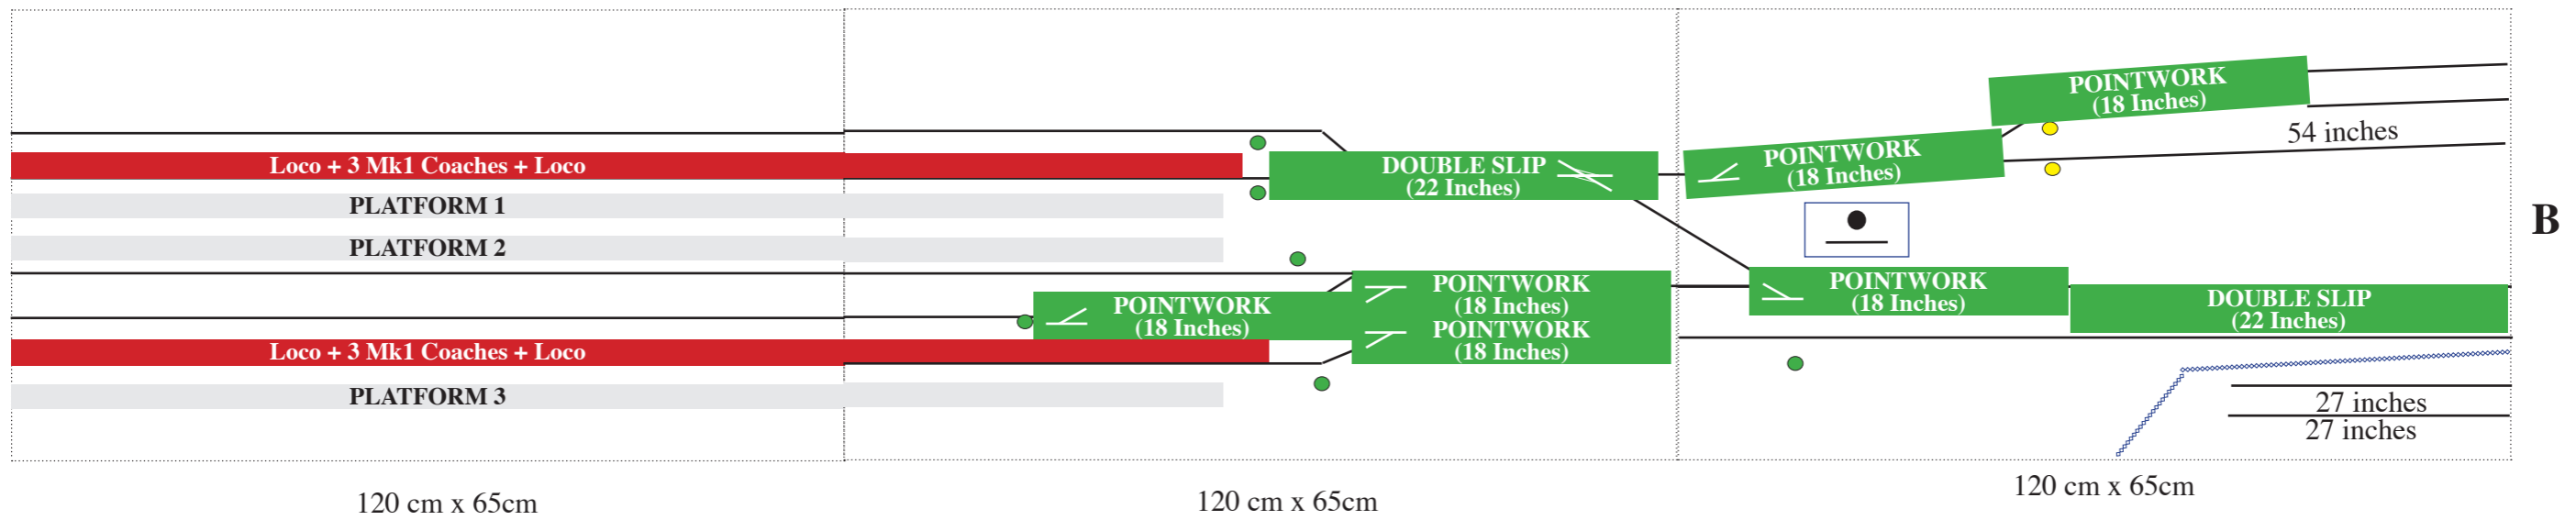

Boards are 120cm x 65cm

18 inches = 46cm in reality = 46mm on this plan

Scale : 1mm = 1cm

A

B

B