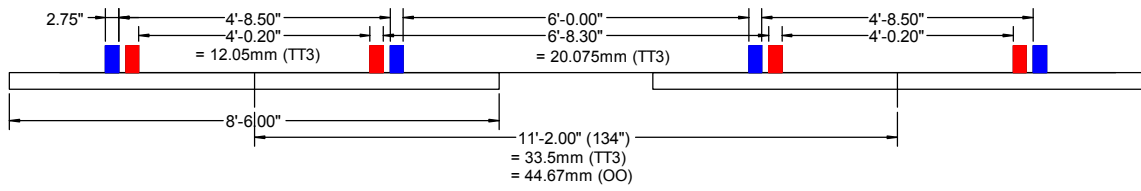

6 FOOT WAY

10 FOOT WAY

STANDARD BRITISH GAUGE (■) AND EQUIVALENT SCALED TT3 (■)

"OUT OF THE BOX"

6 FOOT WAY

10 FOOT WAY

EQUIVALENT SCALED PECO OO/HO (■)