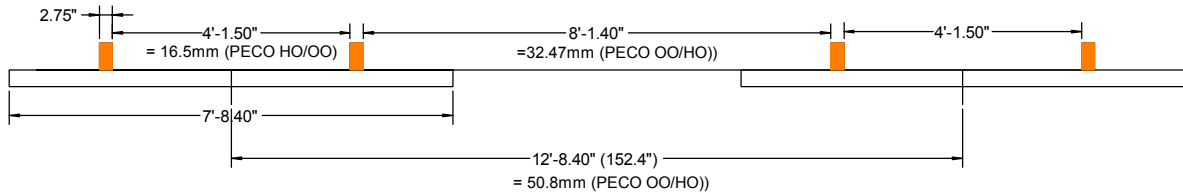

6 FOOT WAY

10 FOOT WAY

STANDARD BRITISH GAUGE (■) AND EQUIVALENT SCALED TT3 (■)

"OUT OF THE BOX"

6 FOOT WAY

10 FOOT WAY

EQUIVALENT SCALED PECO OO/HO (■)