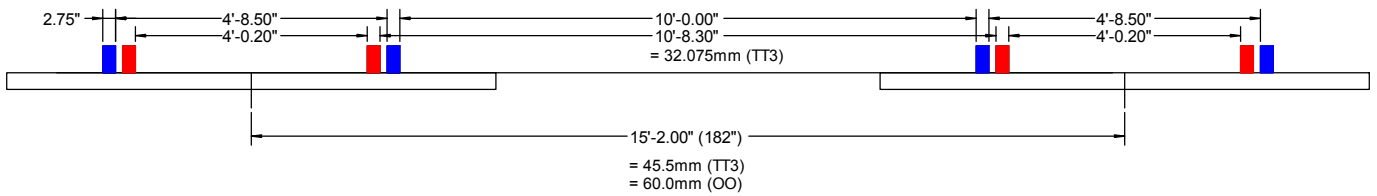

6 FOOT WAY

10 FOOT WAY

STANDARD BRITISH GAUGE (■) AND EQUIVALENT SCALED TT3 (■)

"OUT OF THE BOX"

6 FOOT WAY

10 FOOT WAY

EQUIVALENT SCALED PECO OO/HO (■)