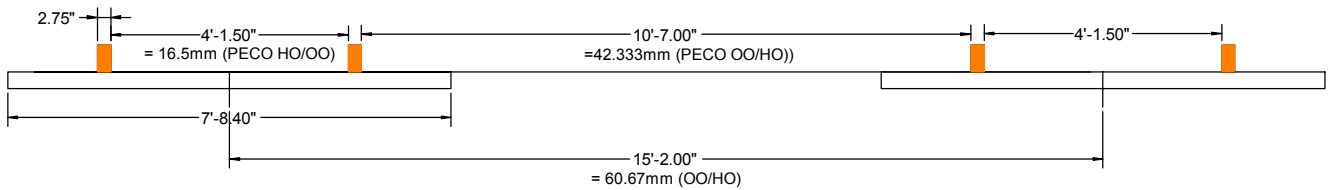

6 FOOT WAY

10 FOOT WAY

STANDARD BRITISH GAUGE (■) AND EQUIVALENT SCALED TT3 (■)

"OUT OF THE BOX"

6 FOOT WAY

10 FOOT WAY

EQUIVALENT SCALED PECO OO/HO (■)