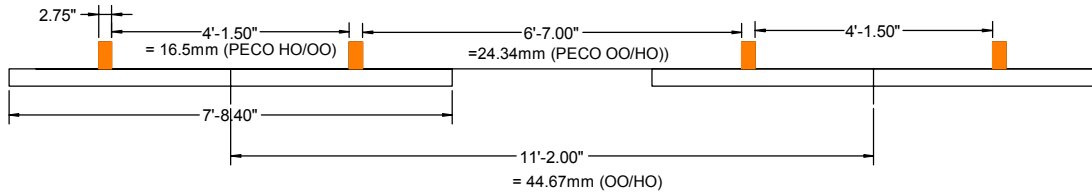

6 FOOT WAY

10 FOOT WAY

STANDARD BRITISH GAUGE (■) AND EQUIVALENT SCALED TT3 (■)

"OUT OF THE BOX"

6 FOOT WAY

10 FOOT WAY

EQUIVALENT SCALED PECO OO/HO (■)